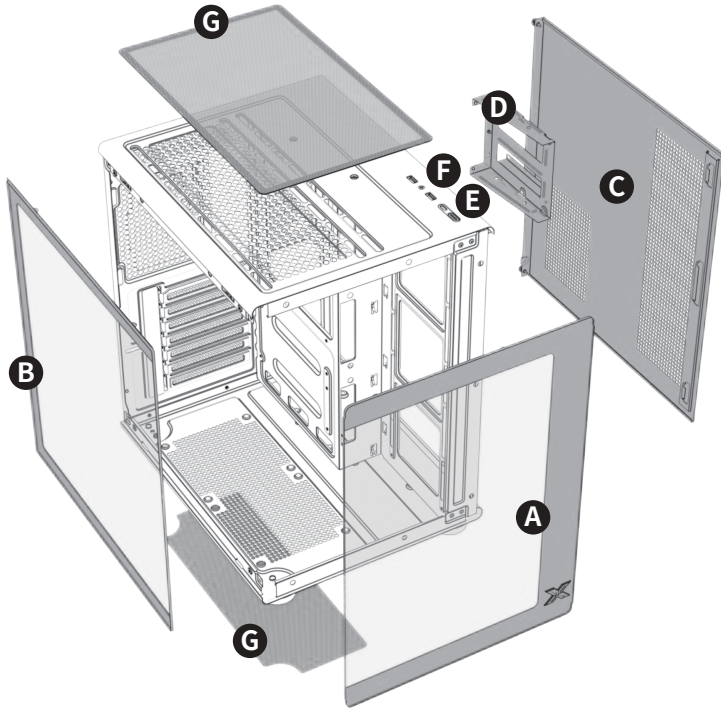

Aqua Compact Air Series User Manual

Accessory Pack Contents

x 10

**Motherboard Screw
& 2.5" Drive Screw**
主機板螺絲 & 2.5吋硬碟螺絲

x 4

3.5" Drive Screw
3.5吋硬碟螺絲

x 5

Power Supply Screw
電源螺絲

x 3

Motherboard Stand-off
主機板銅柱

Case Features

A Front Tempered Glass Panel
前側鋼化玻璃

B Left Tempered Glass Panel
左側鋼化玻璃

C Right Side Panel
右側板

D Drive Cage
硬碟托盤

E Power, Reset Button
電源, 重開機鈕

卸除側板

パネルの取り外し

Motherboard Installation

Installation de la carte mère

Motherboard installieren

Instalación de la placa base

Instalação da placa principal

становка материнской платы