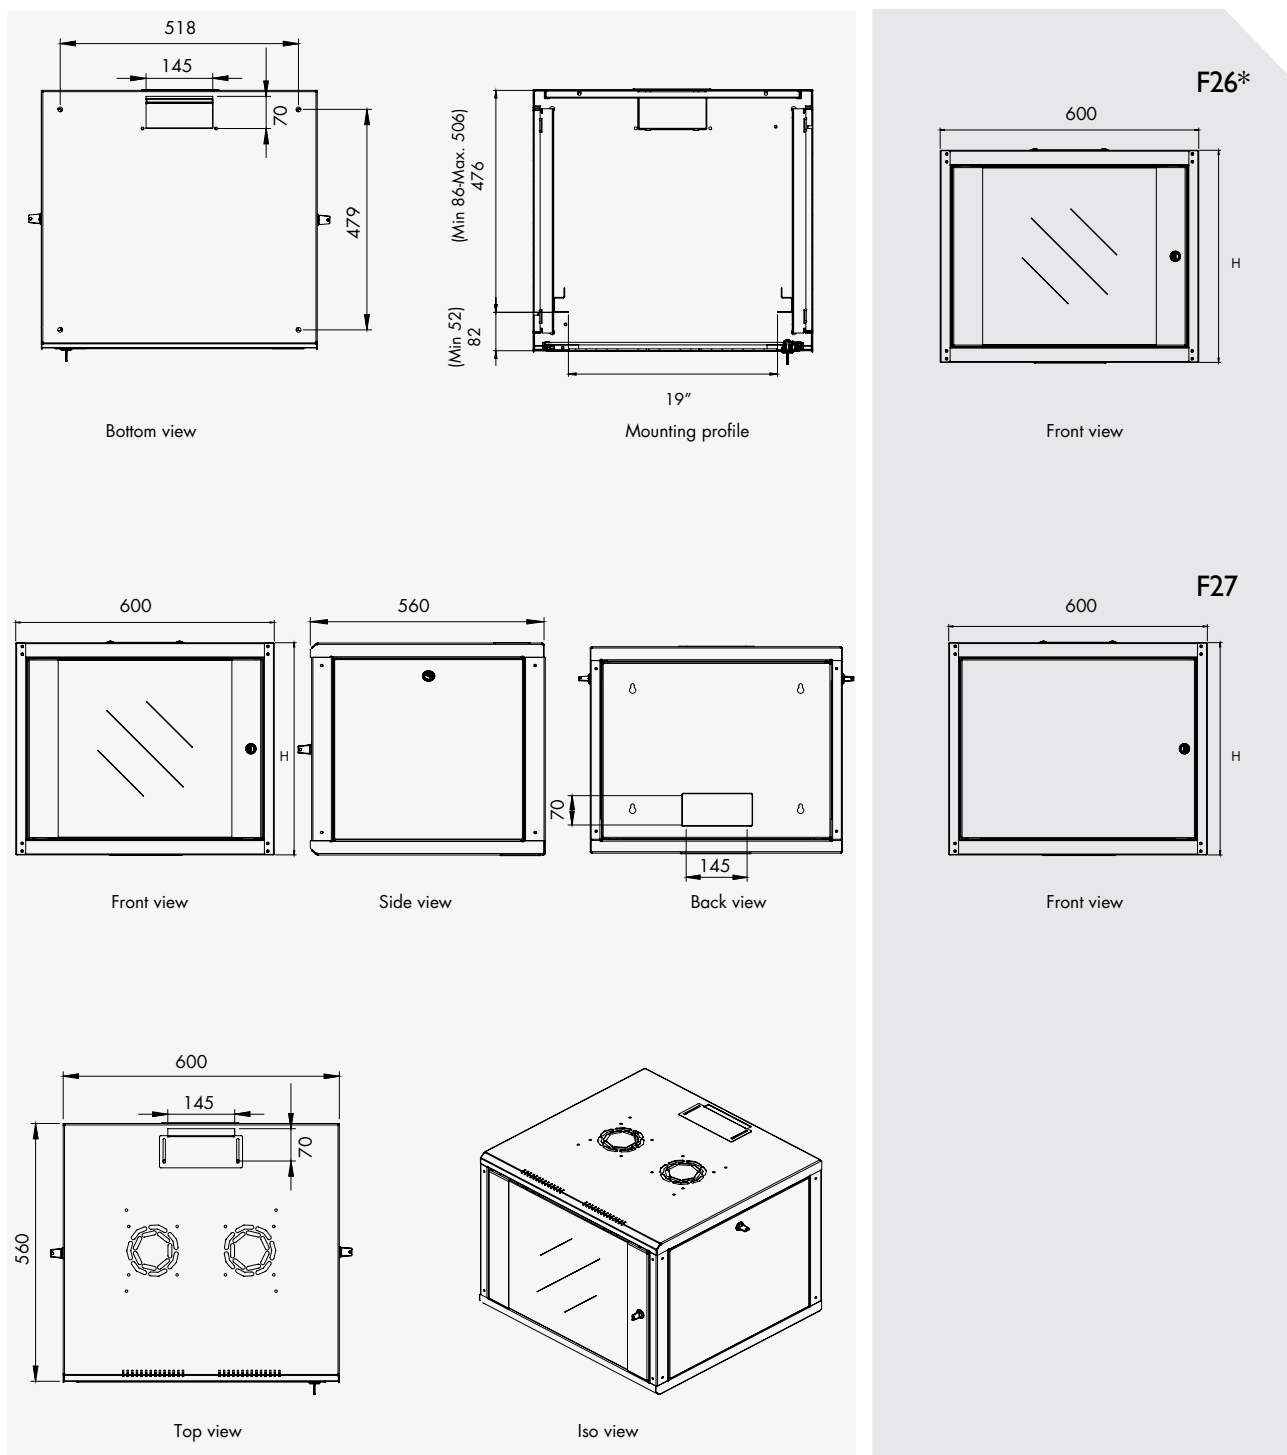

DIGITUS® WALL MOUNT ENCLOSURE 600x450mm (WxD) / 600x560mm (WxD)

the wall mount enclosures are available on request in black color RAL 9005