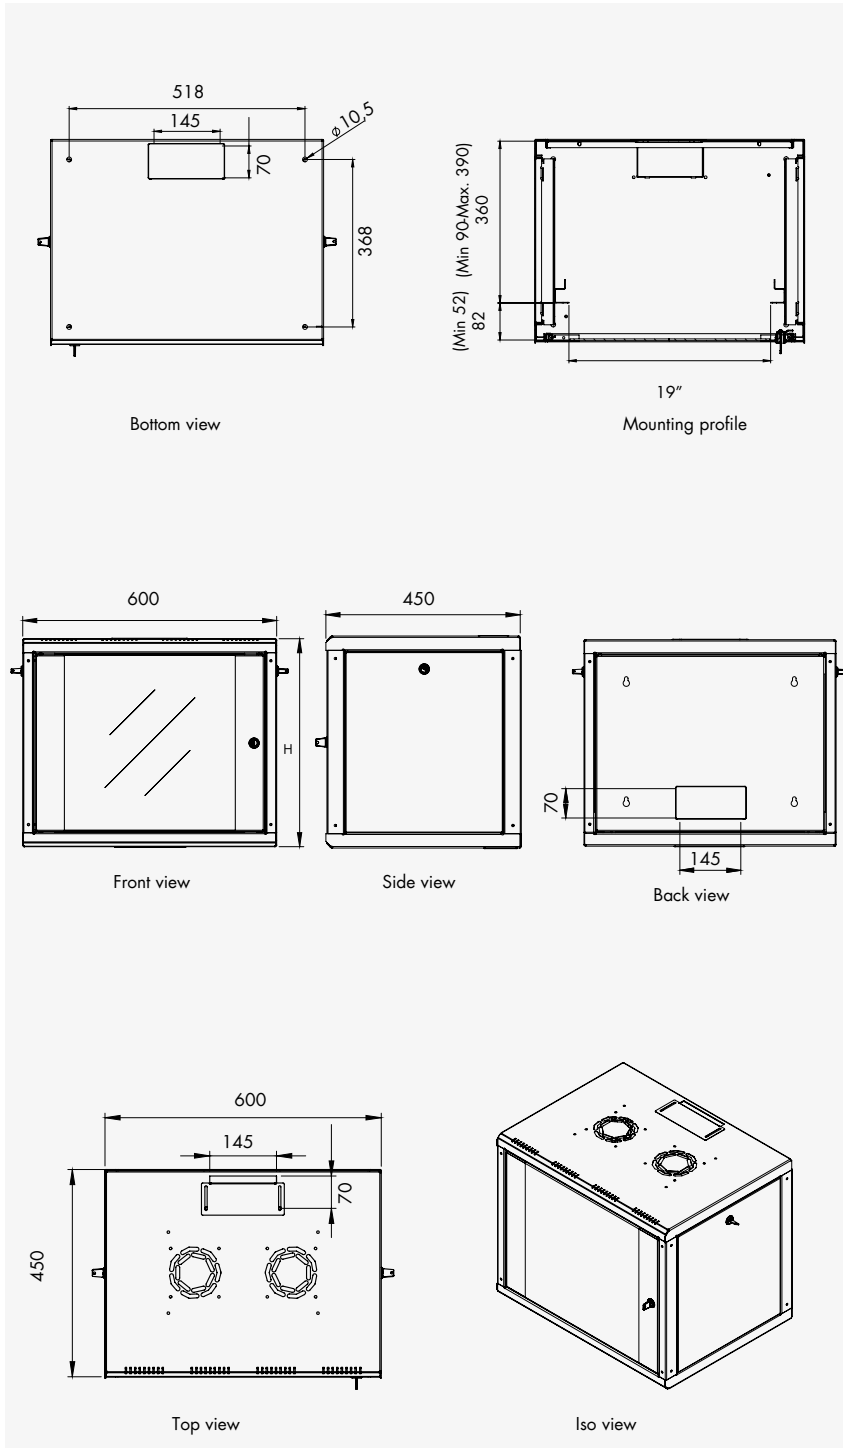

DIGITUS® WALL MOUNT ENCLOSURE 600x450mm (WxD) / 600x560mm (WxD)

the wall mount enclosures are available on request in black color RAL 9005