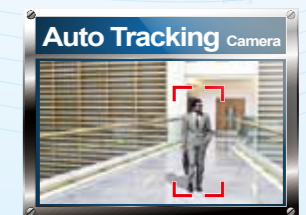

Authorized KGuard Security Distributor

KGUARD INFORMATION CO., LTD. (Headquarters)
Address: 4F, No.113, Jian 2nd Rd., Jhonghe Dist., New Taipei City 23585 ,Taiwan (R.O.C.)
TEL: +886-2-8228-6080
FAX: +886-2-8221-6857
Technical Support: support@kguardsecurity.com
Sales Inquiry: sales@kguardsecurity.com

www.kguardsecurity.com
www.facebook.com/KguardGlobal
www.youtube.com/user/KGUARDSECURITY

KG-AR-EN-GL-A02